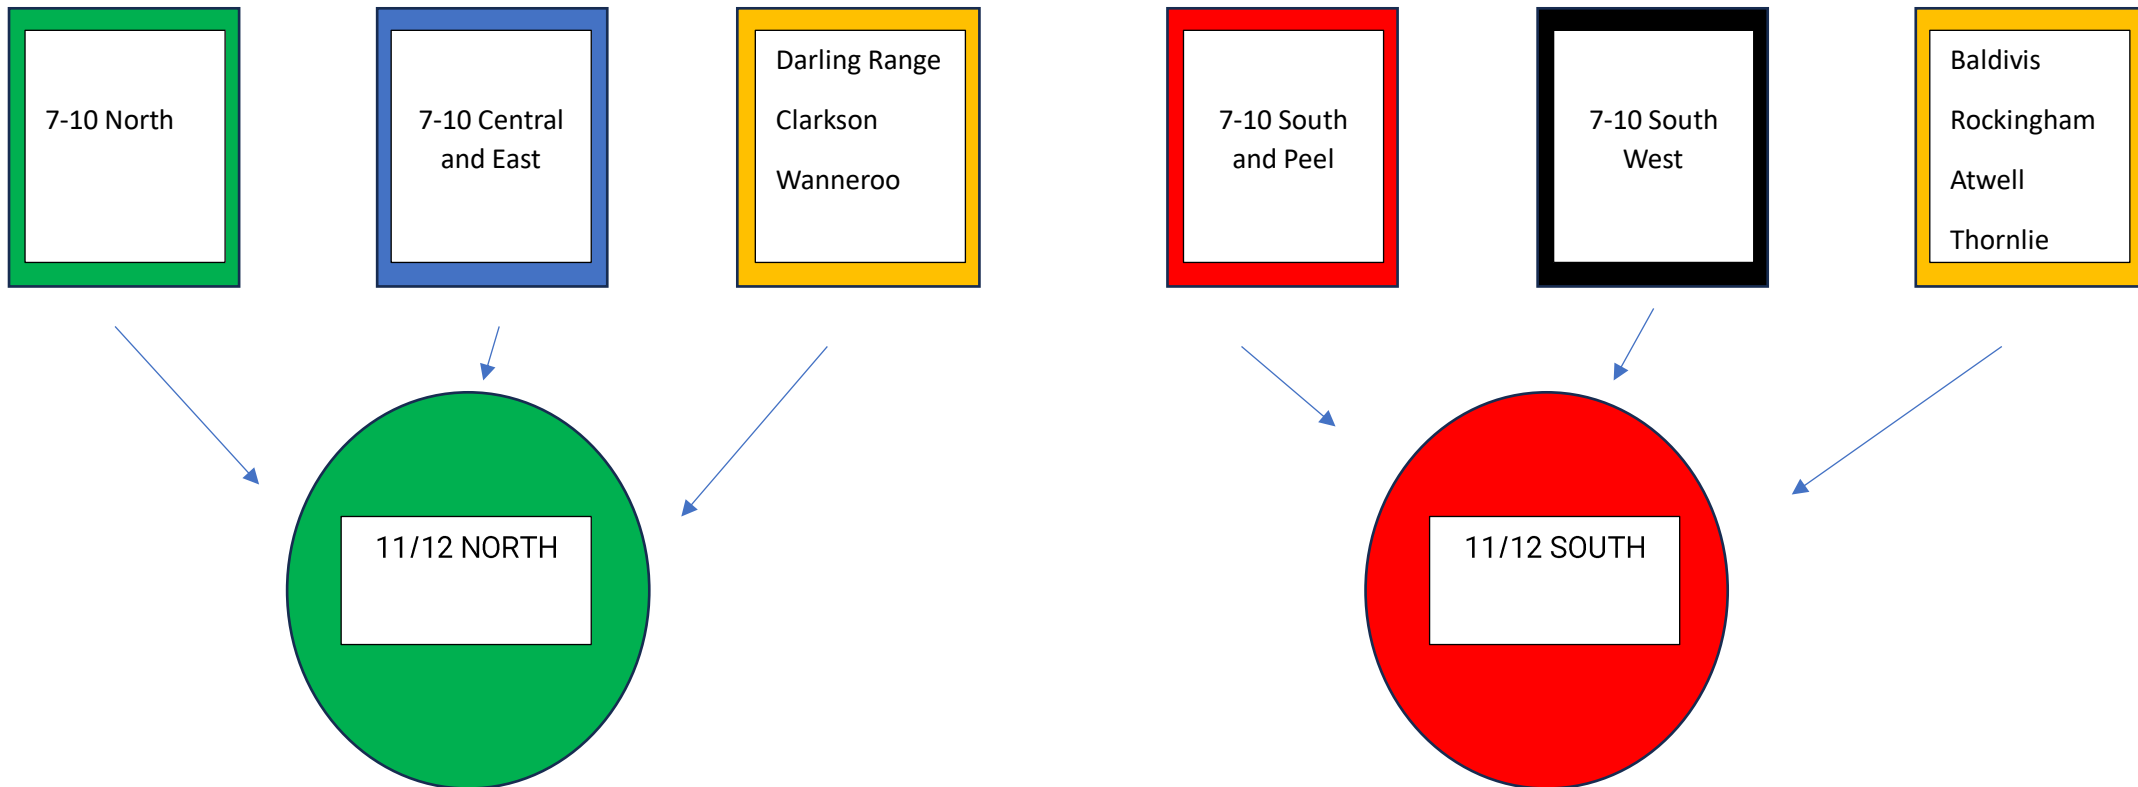

## South West Boys – 7/8 and 9/10

ALL SCHOOLS		
Australind SHS	WACOA Harvey	Katanning SHS
Bunbury SHS	Eaton Community College	Cornerstone Christian College
Busselton SHS	Dalyellup College	Georgiana Molloy Anglican
Collie SHS	Cape Naturaliste College	Grace Christian College
Manjimup SHS	Halls Head CC	Our Lady of Mercy
Margeret River SHS	Manea SC	St Mary MacKillop
Newton Moore SHS	Bunbury Baptist College	
Kearnan College	Coodanup CC	
Bunbury Cathedral Grammar	Bethel Christian College	
Harvey SHS	Narrogin SHS	

# Year 11 and 12 Boys

For Year 11/12 Boys, the regions become "North" and "South". North becomes a merger of 7-10 divisions North and Central/East, whilst South becomes a merger of South/Peel and South West.

## 7-12 Girls

All Girls standalone rugby league events are held at George Burnett Park, Karawara. This is done due to Girls Rugby League being classified as one region, and as a result will be held at a centralised venue to maximise participation.